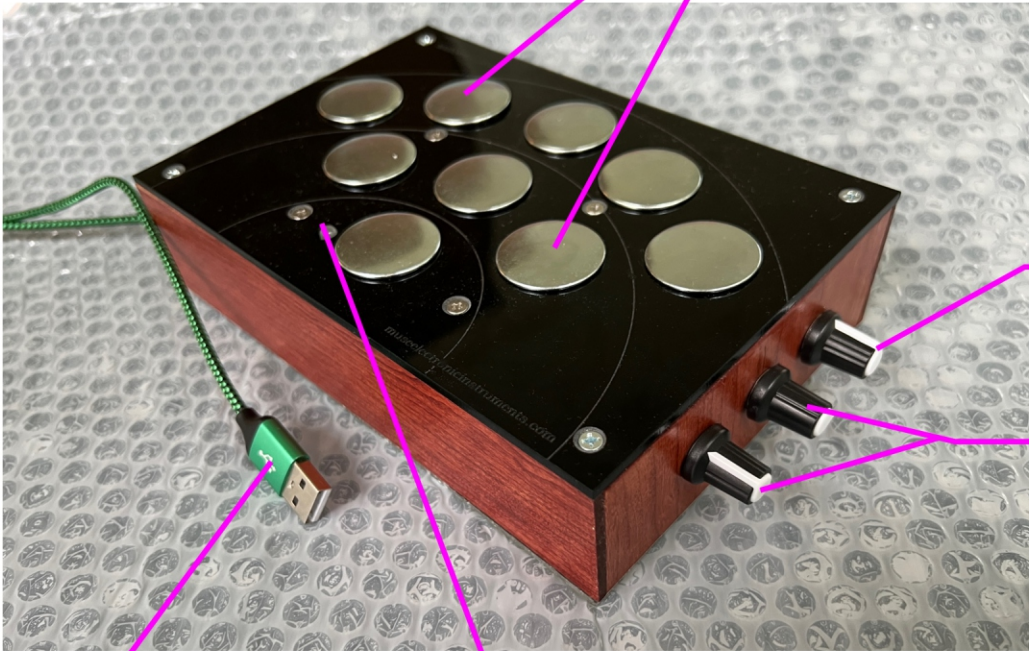

THE ZEN COMPOSER

quick start

open source MIDI keyboard

capacitive touch pads

set mode*

additional settings within mode

multipurpose RGB LED

connect to digital audio workstation (DAW)
(appears as Teensy MIDI/Audio)

tested with Ableton Live 11 Lite

*currently red: chord mode
orange: piano mode
yellow: workflow looper
green: fret board
blue: Euclid drum/looper
violet: open